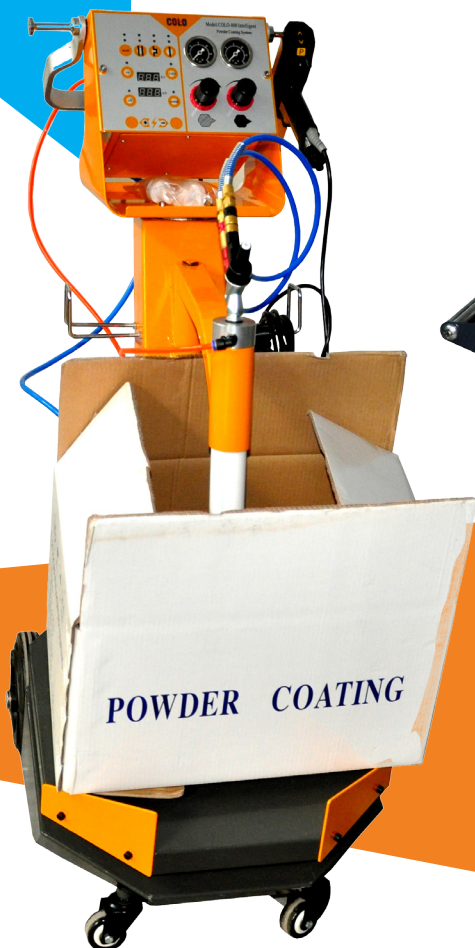

CL-161S-B

quick and easy color changes carried out within a few seconds.

Nozzles for wide usage!

COLO-800D-L2 Series

Powder Coating System

Intelligent powder coating System

The mobile cart coupled with the industry's first 360° rotating control unit offers flexibility for adjustment in any work location.

vibration manual spray system

for FAST COLOR CHANGES

COLO-800D-L2-B

COLO-800D-L2

Applicable to a large number of coating job with powder keg 50L